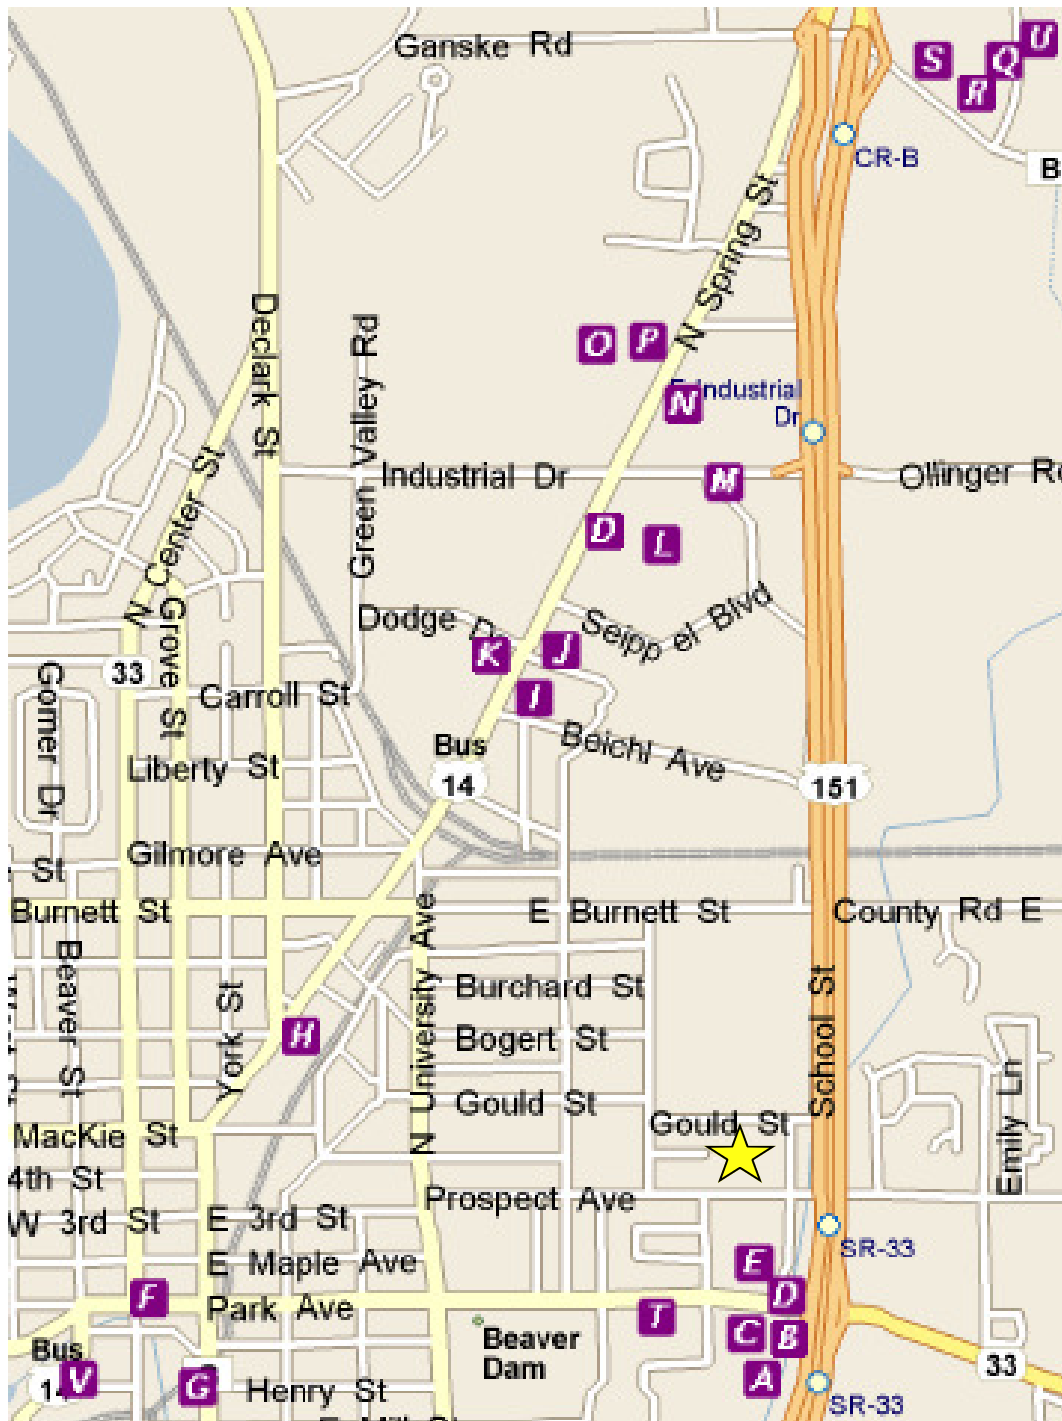

Welcome Swan Synchro Skate 2012 Skaters!

Family Center

RESTAURANTS & FAST FOOD

- | | | |
|-------------------------------------|--------------------------|---|
| A Benvenuto's (Italian) | H Dominos Pizza | P Pizza Hut |
| B Sunview Restaurant | I Subway | Q Wendy's |
| C Walkers Restaurant | J Culver's | R Quizno's Subs |
| D McDonalds (2 Loc.) | K Ponderosa | S Papa Murphy's Pizza |
| E Cousin's Sub | L China Palace (Chinese) | U Arby's |
| F Ming's Garden Buffet
(Chinese) | M Kentucky Fried Chicken | V La Tapatia |
| G Dos Gringo's (Mexican) | N Taco Bell | W Vineyard Coffe eand Gifts
Ice Rink |
| | O Applebee's | |